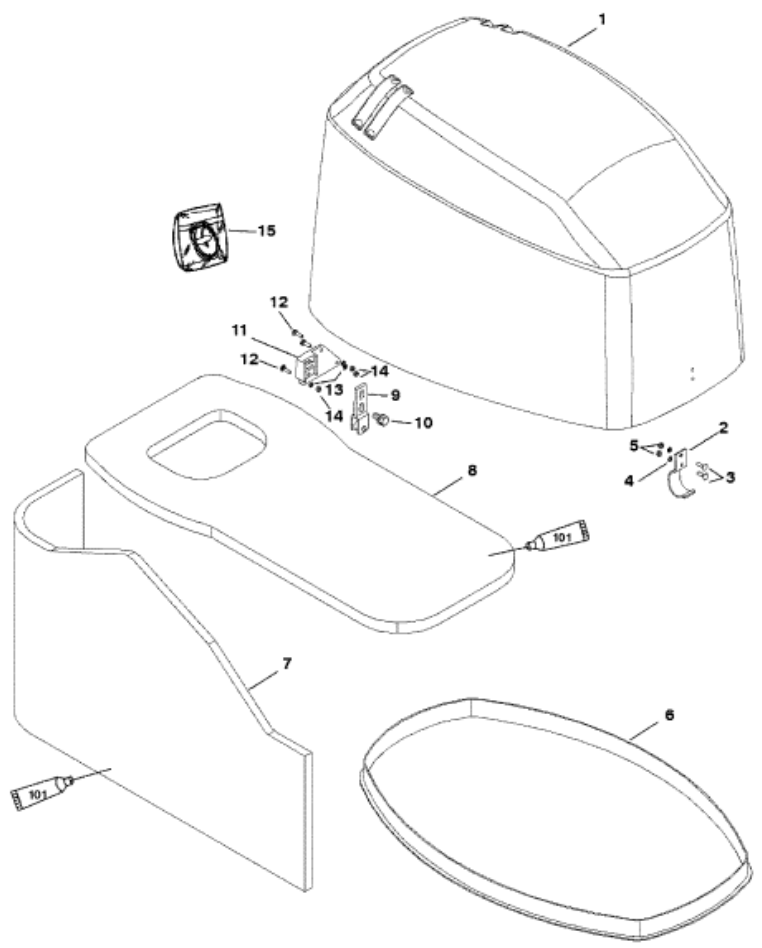

Parts List

101 Hot Glue (Purchase Locally)

Ref	Class	Part	Description	Qty	Comment	Footnote
1	4019	825239T 3	TOP COWL	1	(BLACK)	
1	4019	825239T 4	TOP COWL	1	(SILVER)	
2		826291F 1	LATCH	1	(BLACK)	
2		826291F 2	LATCH	1	(SILVER)	
3	10	823187 1	SCREW (M4 X 14.5)	2		
4	13	26995	LOCKWASHER	2		
5	11	823751 5	NUT	2		
6		825566 2	SEAL	1		
7		825243A 1	SOUND BLANKET KIT	1		
8		NSS	SOUND BLANKET (TOP)	1		3
9		18173	BRACKET	1		
10	10	824832 4	SCREW	2		
11		822426 1	BRACKET	1		
12	10	823187 1	SCREW (M4 X 14.5)	3		
13	13	26995	LOCKWASHER	3		
14	11	823751 5	NUT	3		
15		47341A11	STARTER ROPE	1		